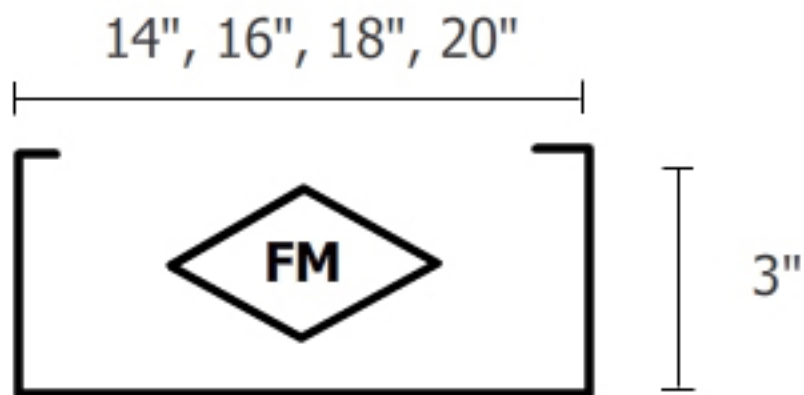

BB-S3000 3" T-Seam Mechanically Seamed

Panel (ribs optional)