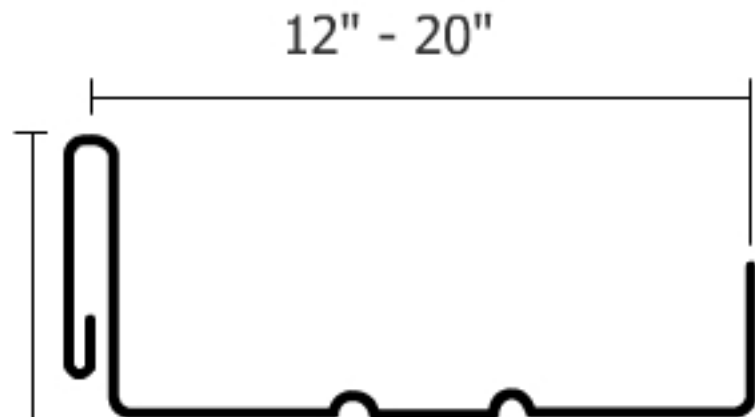

B1000 1 1/2" Integral Snap-Lock

Seam

1 1/2"

Panel (ribs optional)